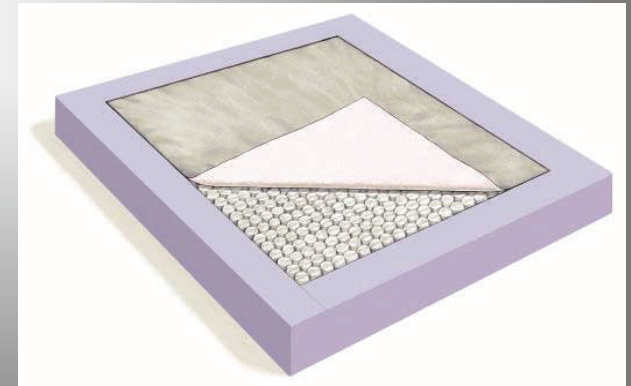

sleepDesigns®

designs for the sleep of your life

LEGEND

Plush

This mattress is
Adjustable
Base
Friendly

Individually Wrapped Coil Spring Unit

800 individually wrapped coil springs (queen density) move independently for extra comfort and support. This helps prevent partner disturbance and roll-together, and wrapped coil units are naturally quieter and sleep cooler which adds up to an undisturbed night's sleep. The coils adjust instantly to your sleep movements, comforting and supporting your body actively as you dream.

Convoluted Foam Comfort Layer

Convoluted foam provides a comfortable, body-conforming feel while improving air circulation in the foam layers.

Superior Foam Encasement

Provides the maximum edge-to-edge sleeping surface along with a resilient seating edge.