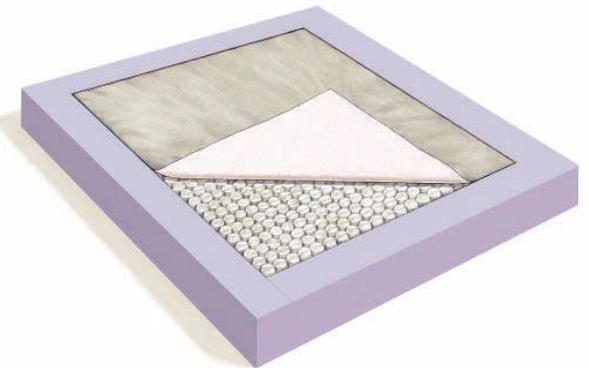

sleepDesigns®

designs for the sleep of your life

REDWOOD

Hybrid Plush

This mattress is
Adjustable
Base
Friendly

Individually Wrapped Coil Spring Unit

800 individually wrapped coil springs (queen density) move independently for extra comfort and support. This helps prevent partner disturbance and roll-together, and wrapped coil units are naturally quieter and sleep cooler which adds up to an undisturbed night's sleep. The coils adjust instantly to your sleep movements, comforting and supporting your body actively as you dream.

Gel-Infused Foam Comfort Layer

Gel infused foam helps maintain your body temperature for a deeper sleep. It's designed to absorb and distribute pressure.

Convoluted Foam Comfort Layer

Convoluted foam provides a comfortable, body-conforming feel while improving air circulation in the foam layers.

Superior Foam Encasement

Provides the maximum edge-to-edge sleeping surface along with a resilient seating edge.