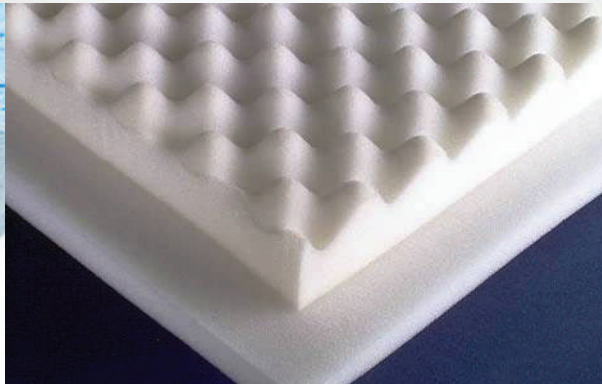

sleepDesigns®

designs for the sleep of your life

REDWOOD

Hybrid Plush

This mattress is
Adjustable
Base
Friendly

Individually Wrapped Coil Spring Unit

800 individually wrapped coil springs (queen density) move independently for extra comfort and support. This helps prevent partner disturbance and roll-together, and wrapped coil units are naturally quieter and sleep cooler which adds up to an undisturbed night's sleep. The coils adjust instantly to your sleep movements, comforting and supporting your body actively as you dream.

Gel-Infused Foam Comfort Layer

Gel infused foam helps maintain your body temperature for a deeper sleep. It's designed to absorb and distribute pressure.

Convoluted Foam Comfort Layer

Convoluted foam provides a comfortable, body-conforming feel while improving air circulation in the foam layers.

Superior Foam Encasement

Provides the maximum edge-to-edge sleeping surface along with a resilient seating edge.